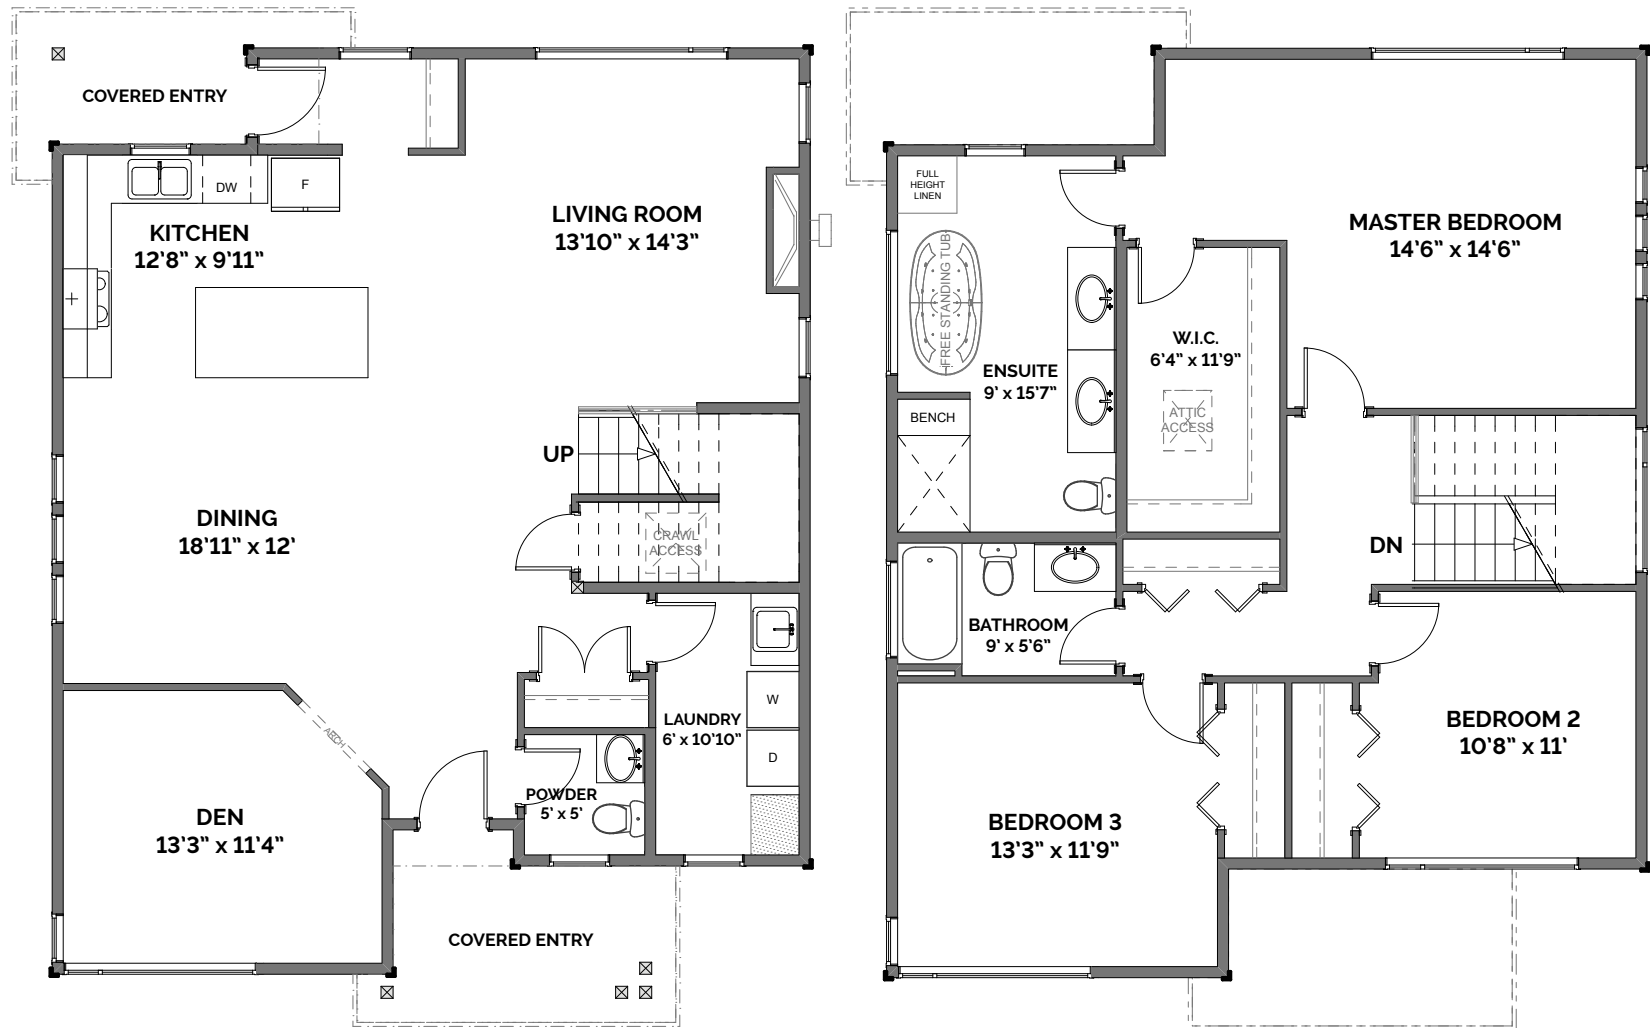

EAGLEHURST

THE AMSDEN

MAIN HOUSE

3 BED | 2.5 BATH 2,185 SQ. FT.

città
group

EAGLEHURST

THE AMSDEN
MAIN HOUSE

3 BED
2.5 BATH

MAIN FLOOR
1,095 sq. ft.

UPPER FLOOR
1,090 sq. ft.

TOTAL
2,185 sq. ft.

TOTAL
(including
Carriage House)
3,369 sq. ft.

EAGLEHURST

THE AMSDEN

CARRIAGE HOUSE

1 BED | 1 BATH

1,184 SQ. FT.

città
group

THE AMSDEN
CARRIAGE HOUSE

1 BED
1 BATH

MAIN FLOOR
(Attached Garage)
584 sq. ft.

UPPER FLOOR
(Suite)
600 sq. ft.

TOTAL
1,184 sq. ft.