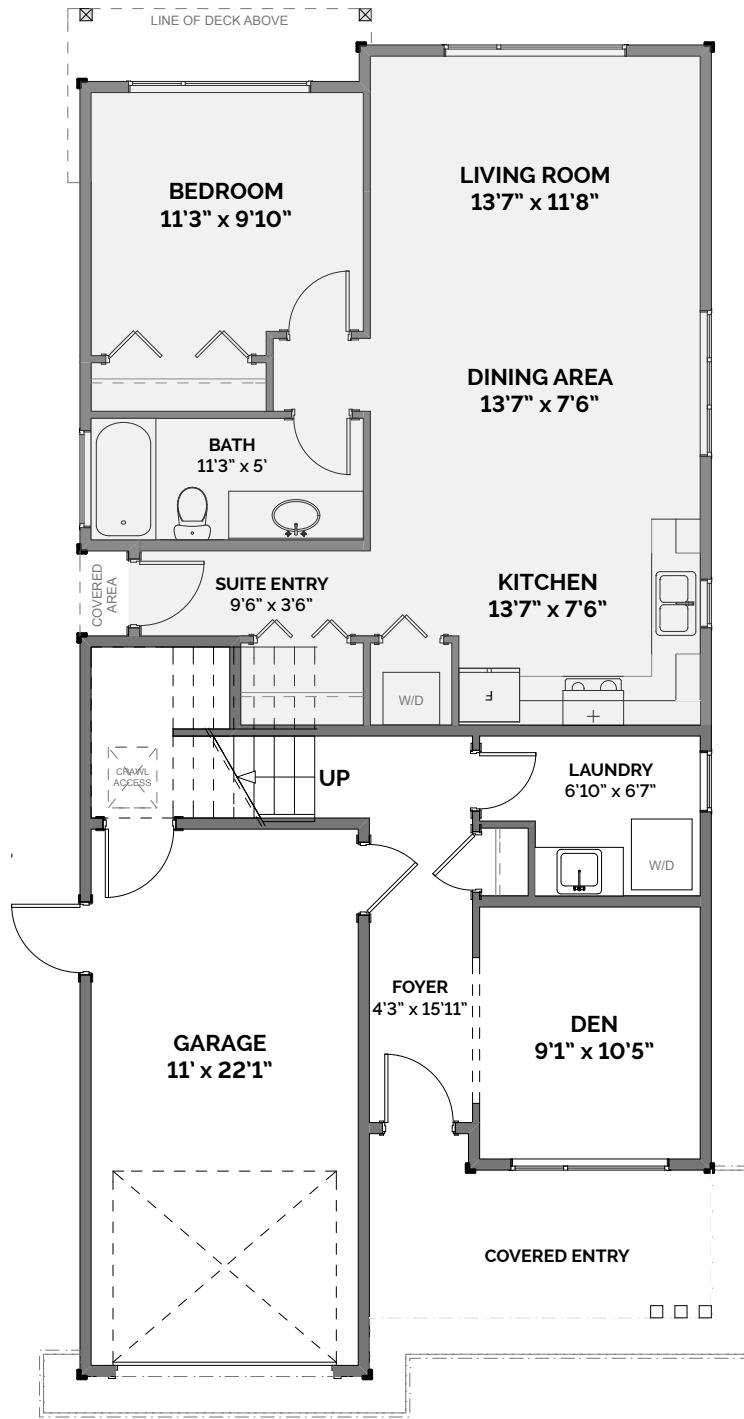

EAGLEHURST

THE FOSTER

1 BED 1 BATH SUITE

4 BED | 3 BATH

2,614 SQ. FT.

città
group

EAGLEHURST

THE FOSTER

4 BED
3 BATH

MAIN FLOOR
(including Suite)
1,000 sq. ft.

UPPER FLOOR
1,340 sq. ft.

GARAGE
274 sq. ft.

SUITE
679 sq. ft.

TOTAL
2,614 sq. ft.

Square footage is from the architectural drawings. Dimensions, sizes, specifications, layouts & materials are approximate only & are subject to change without notice. Pictures are representative only. This is not intended to cause or induce a breach in any existing agency relationship.