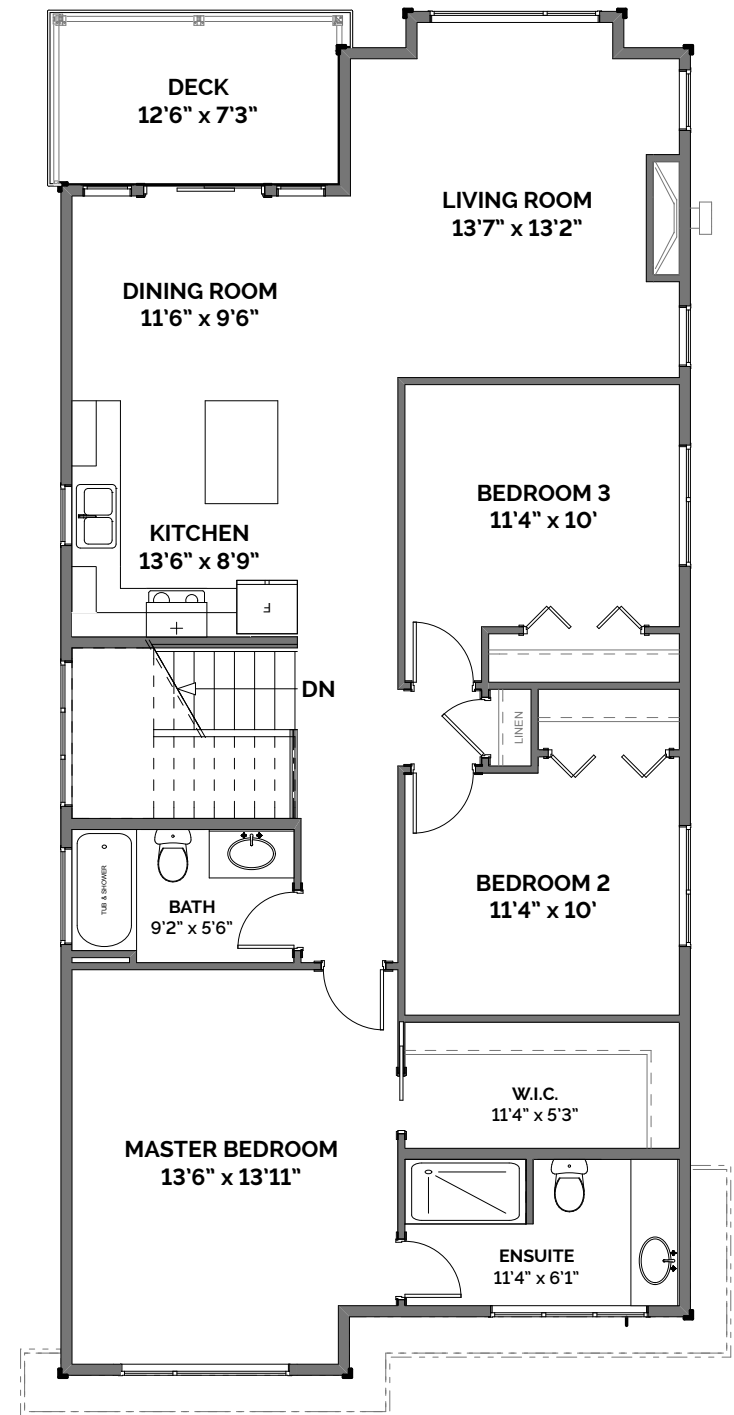

EAGLEHURST

THE FOSTER

1 BED 1 BATH SUITE

4 BED | 3 BATH

2,614 SQ. FT.

città
group

EAGLEHURST

THE FOSTER

4 BED
3 BATH

MAIN FLOOR
(including Suite)
1,000 sq. ft.

UPPER FLOOR
1,340 sq. ft.

GARAGE
274 sq. ft.

SUITE
679 sq. ft.

TOTAL
2,614 sq. ft.

Square footage is from the architectural drawings. Dimensions, sizes, specifications, layouts & materials are approximate only & are subject to change without notice. Pictures are representative only. This is not intended to cause or induce a breach in any existing agency relationship.