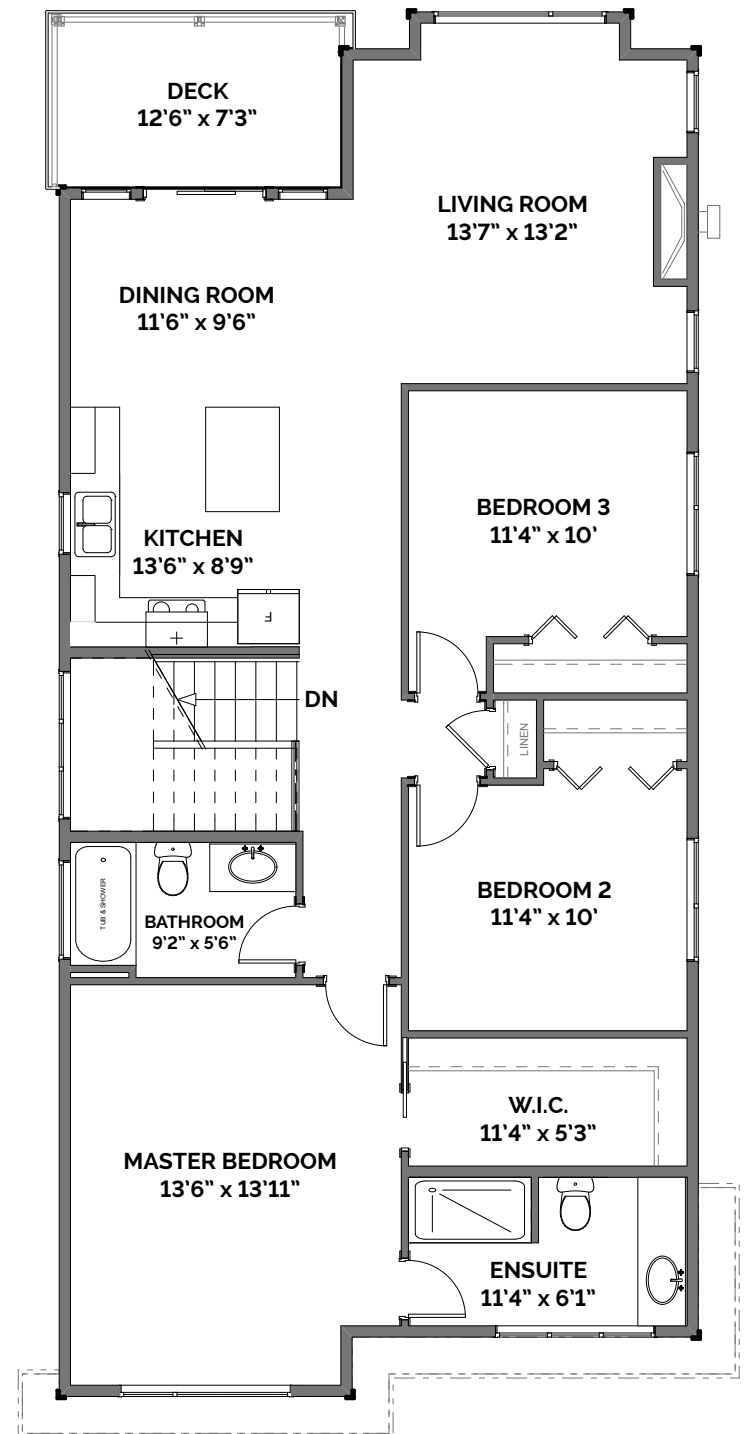

EAGLEHURST

THE FOSTER

2 BED 1 BATH SUITE

5 BED | 3 BATH

2,621 SQ. FT.

EAGLEHURST

THE FOSTER

5 BED
3 BATH

MAIN FLOOR
(including Suite)
1,007 sq. ft.

UPPER FLOOR
1,340 sq. ft.

GARAGE
274 sq. ft.

SUITE
686 sq. ft.

TOTAL
2,621 sq. ft.

Square footage is from the architectural drawings. Dimensions, sizes, specifications, layouts & materials are approximate only & are subject to change without notice. Pictures are representative only. This is not intended to cause or induce a breach in any existing agency relationship.