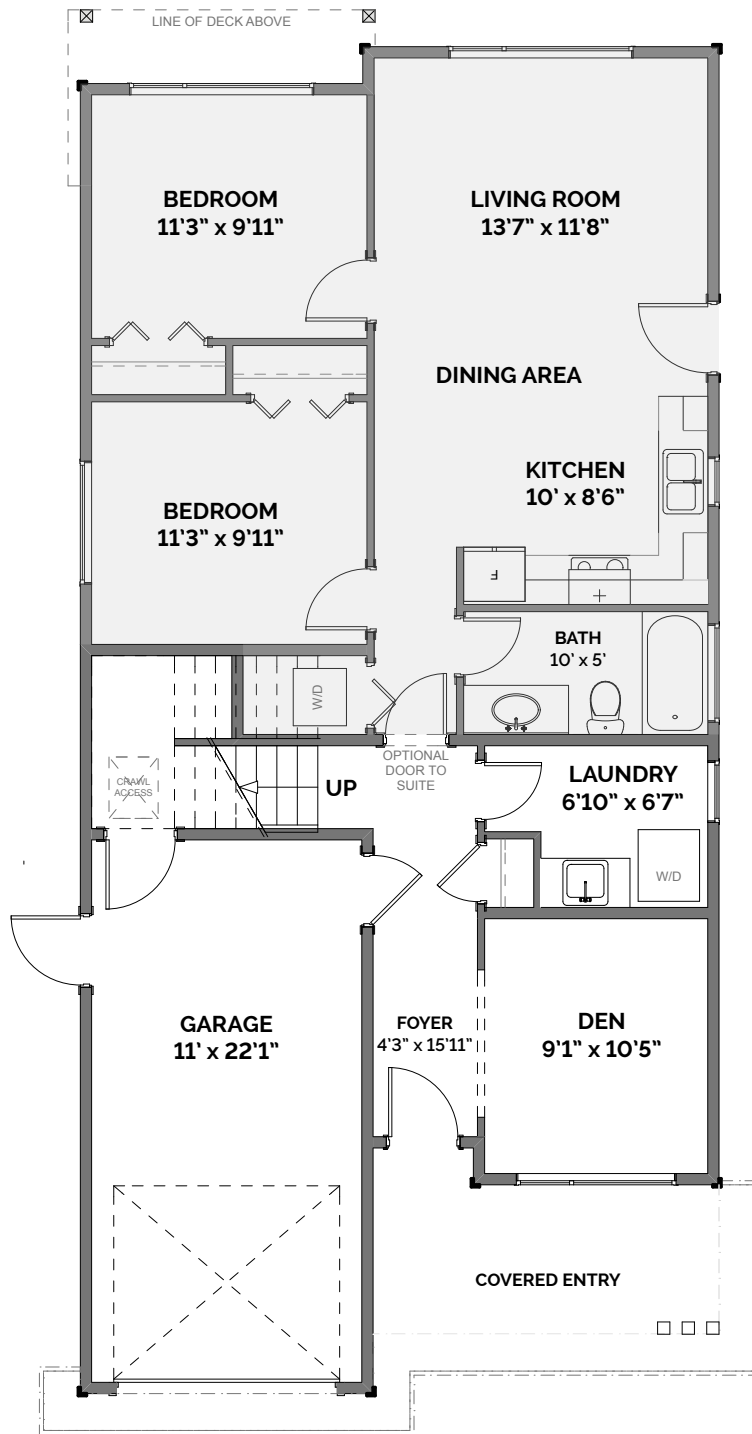

EAGLEHURST

THE FOSTER

2 BED 1 BATH SUITE

5 BED | 3 BATH

2,621 SQ. FT.

EAGLEHURST

THE FOSTER

5 BED
3 BATH

MAIN FLOOR
(including Suite)
1,007 sq. ft.

UPPER FLOOR
1,340 sq. ft.

GARAGE
274 sq. ft.

SUITE
686 sq. ft.

TOTAL
2,621 sq. ft.

Square footage is from the architectural drawings. Dimensions, sizes, specifications, layouts & materials are approximate only & are subject to change without notice. Pictures are representative only. This is not intended to cause or induce a breach in any existing agency relationship.